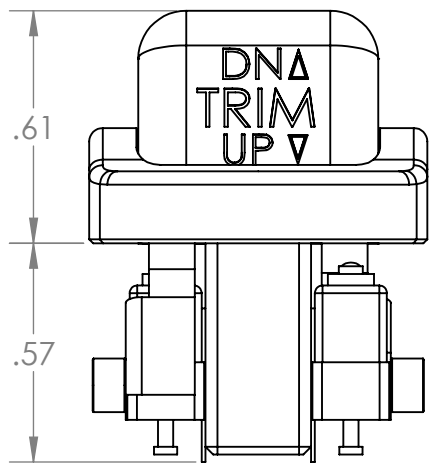

A

B

C

D

TRIM SWITCH CUT OUT PATTERN

**PROPRIETARY AND CONFIDENTIAL**  
 THE INFORMATION CONTAINED IN THIS DRAWING IS THE SOLE PROPERTY OF CYGNET AEROSPACE CORP. ANY REPRODUCTION IN PART OR AS A WHOLE WITHOUT THE WRITTEN PERMISSION OF CYGNET AEROSPACE CORP IS PROHIBITED.

CYGNET AEROSPACE

TITLE:

CA100 TRIM SWITCH

SCALE: 2:1

WEIGHT:

SHEET 1 OF 1

5

4