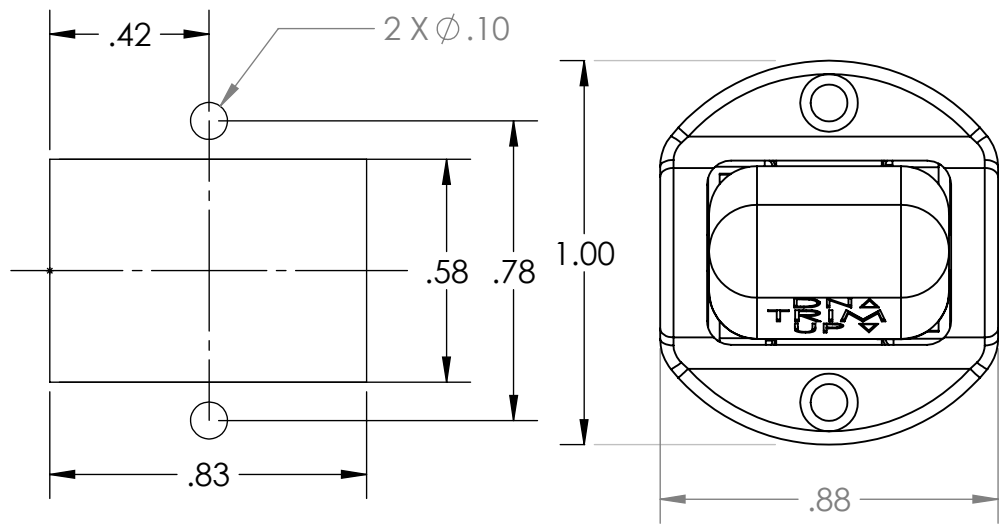

A

B

C

D

TRIM SWITCH CUT OUT PATTERN

**PROPRIETARY AND CONFIDENTIAL**  
 THE INFORMATION CONTAINED IN THIS DRAWING IS THE SOLE PROPERTY OF CYGNET AEROSPACE CORP. ANY REPRODUCTION IN PART OR AS A WHOLE WITHOUT THE WRITTEN PERMISSION OF CYGNET AEROSPACE CORP IS PROHIBITED.

CYGNET AEROSPACE

TITLE:

CA100 TRIM SWITCH

SCALE: 2:1

WEIGHT:

SHEET 1 OF 1

5

4