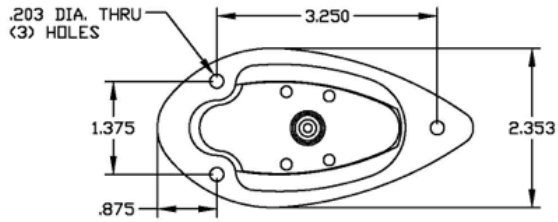

AV-535

LOUD & CLEAR®

PRODUCT DESCRIPTION

Model Number	AV-535
Part Number	AV-535
Market	Aviation

The AV-535 is a "Bent Whip" antenna suitable for belly mounting. It is designed to operate in the public service and business bands. The antenna is rated at speeds up to 350 mph and altitudes up to 50,000 feet. It is a direct replacement for the CI 292-3.

PRODUCT SPECIFICATIONS

Application	FM Extended band
Frequency	138-174 MHz
Impedance	50 Ohms Nominal
VSWR	3.0:1 Maximum
Polarization	Vertical
Pattern	Omni-Directional
Connector	"BNC" Female
Max Weight	0.50 lbs
Color	Gloss White
FAA TSO	None

(not to scale)