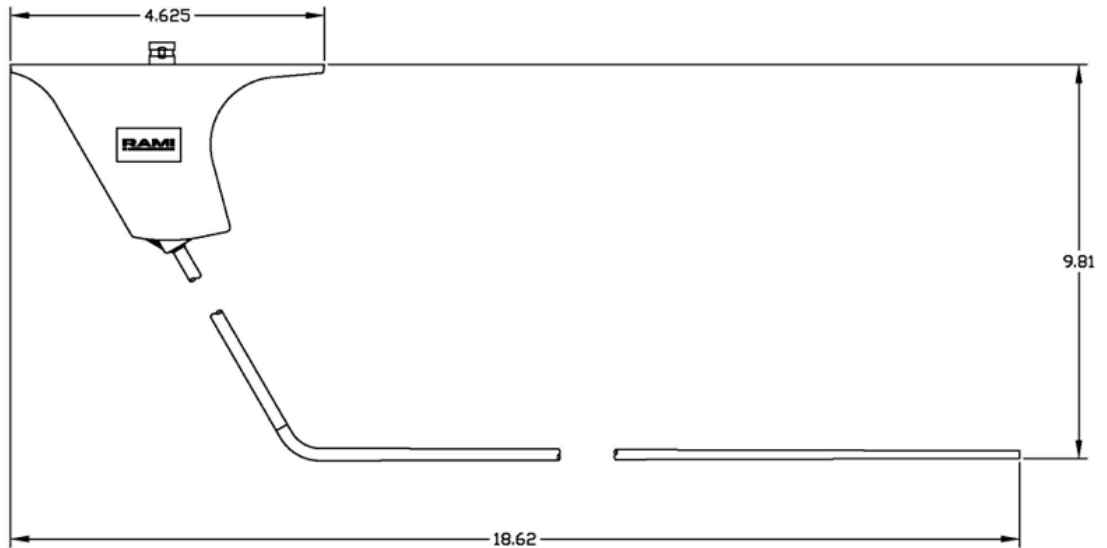

AV-535

LOUD & CLEAR®

PRODUCT DESCRIPTION

Model Number	AV-535
Part Number	AV-535
Market	Aviation

The AV-535 is a "Bent Whip" antenna suitable for belly mounting. It is designed to operate in the public service and business bands. The antenna is rated at speeds up to 350 mph and altitudes up to 50,000 feet. It is a direct replacement for the CI 292-3.

PRODUCT SPECIFICATIONS

Application	FM Extended band
Frequency	138-174 MHz
Impedance	50 Ohms Nominal
VSWR	3.0:1 Maximum
Polarization	Vertical
Pattern	Omni-Directional
Connector	"BNC" Female
Max Weight	0.50 lbs
Color	Gloss White
FAA TSO	None

(not to scale)