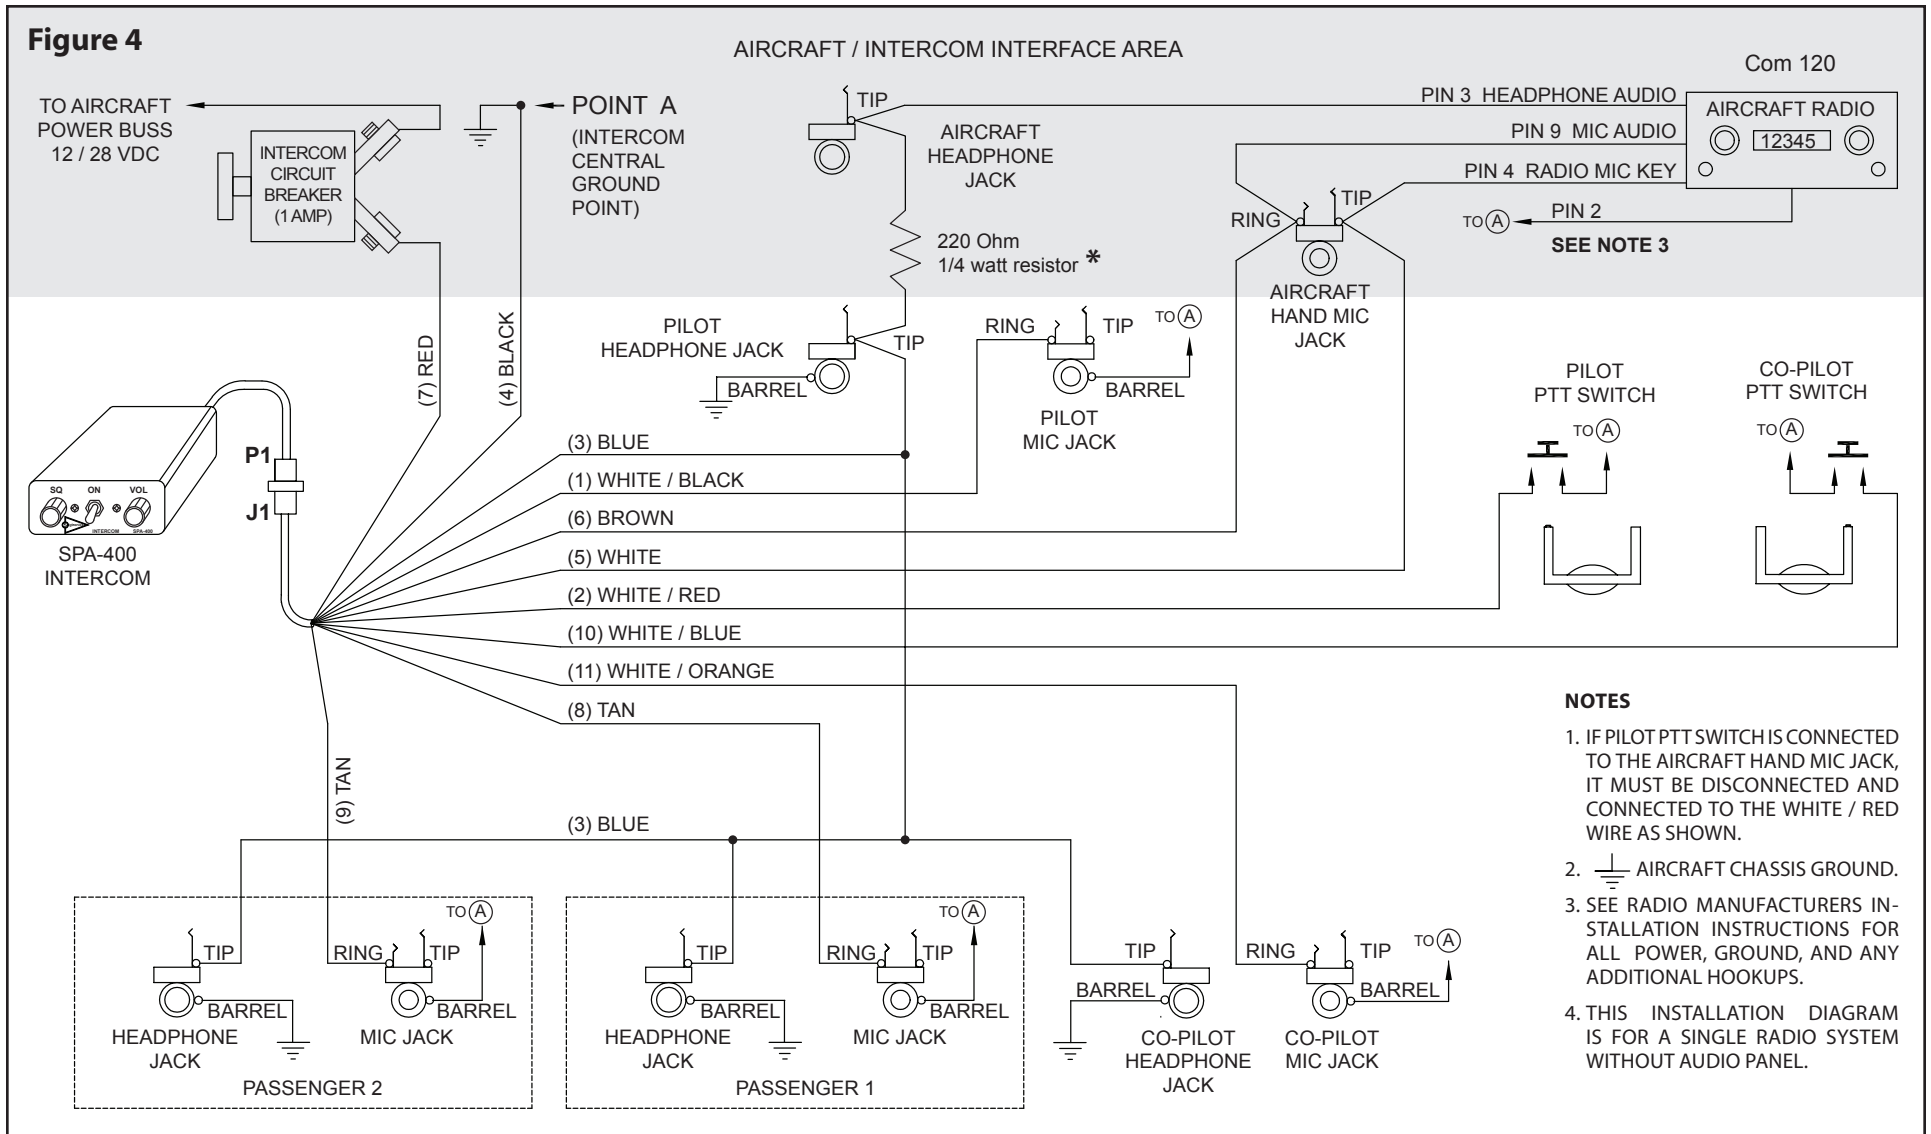

Figure 4

SPA-400 – Com 120 Radio Installation Wiring Diagram

*** ICS Load Modification**

For more information about this resistor mod see the ICS Load Modification instructions.
File Name: **ICS-Load_1440_Mod.pdf**