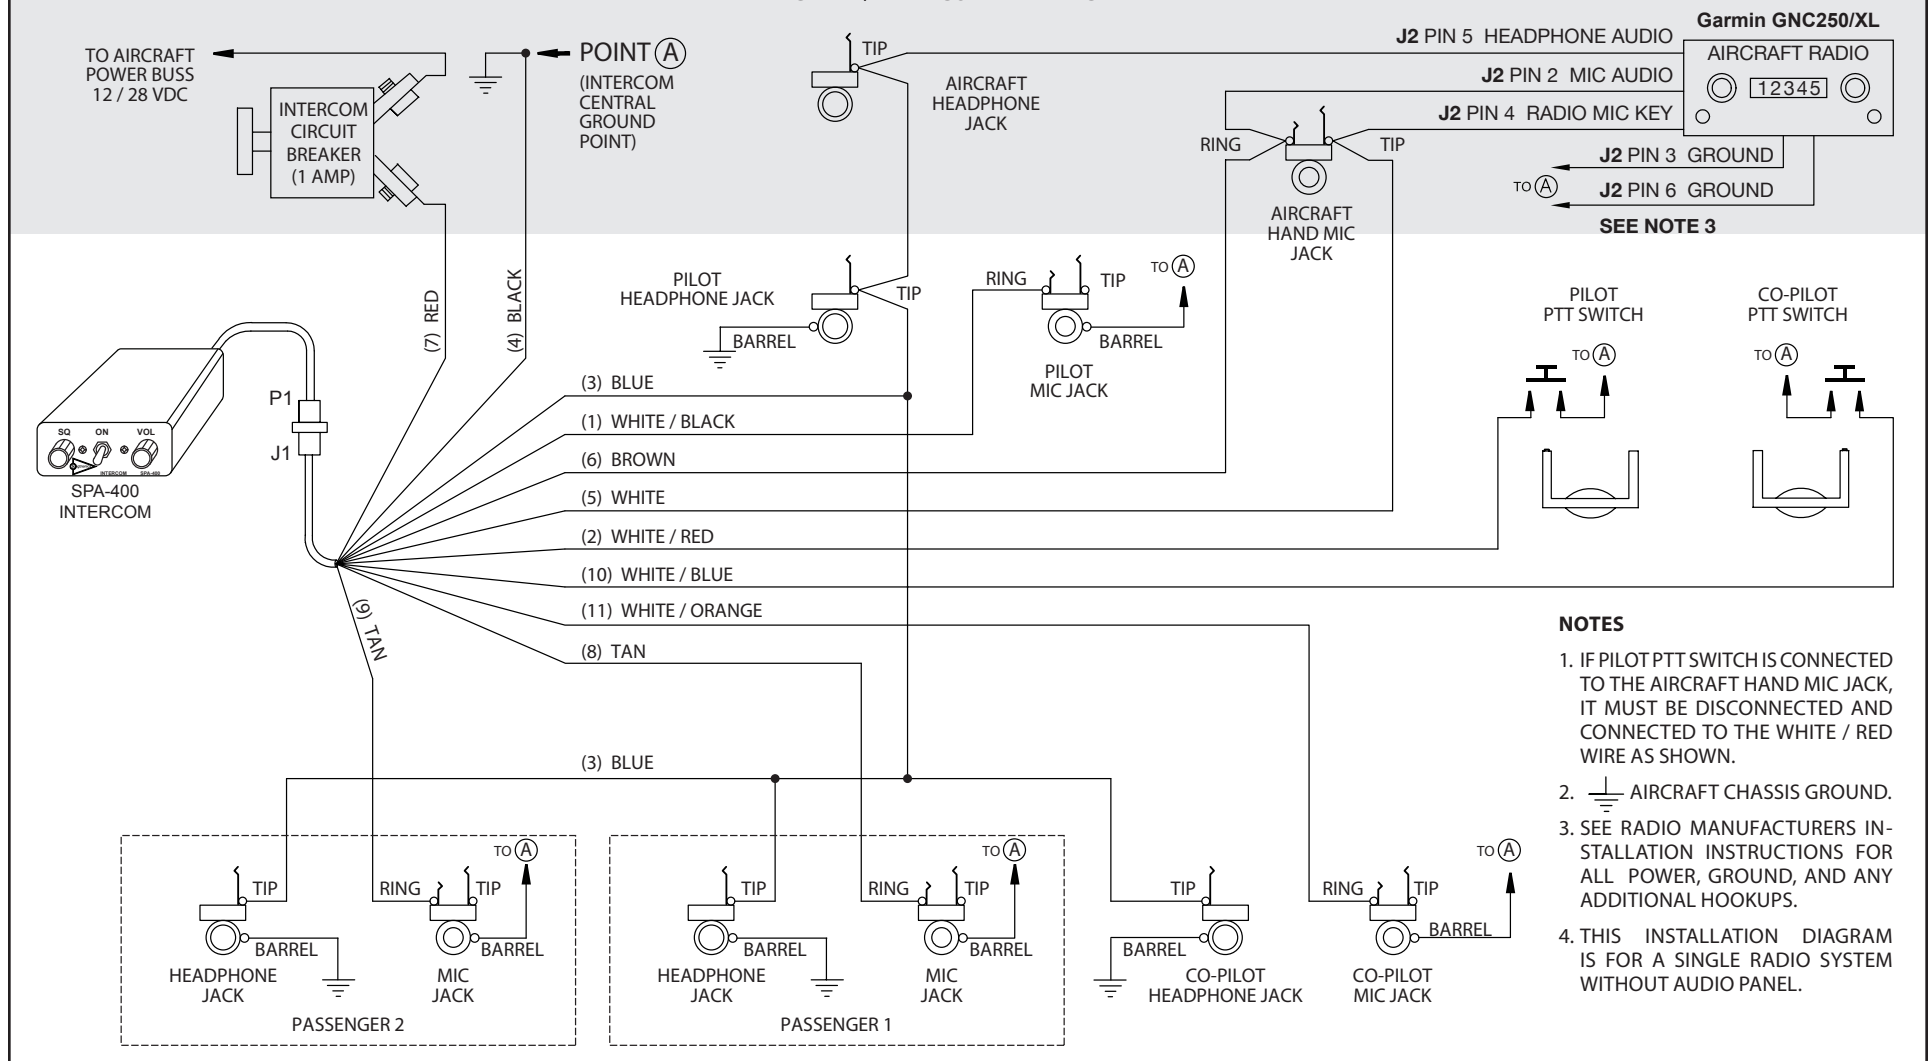

Figure 4

SPA-400 – Garmin GNC250/XL Radio Installation Wiring Diagram